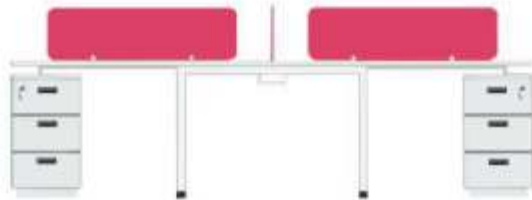

Model No - **WS-02**