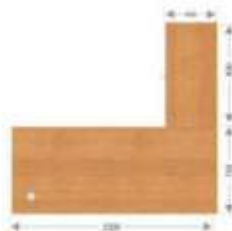

- **Top**
  25mm Thick PLPB / MDF or Postformed
- **Legs**
  18/25mm Thick PLPB / MDF
- **Storage/Pedestal**
  18mm Thick PLPB / MDF
- **Modesty**
  18mm Thick PLPB / MDF