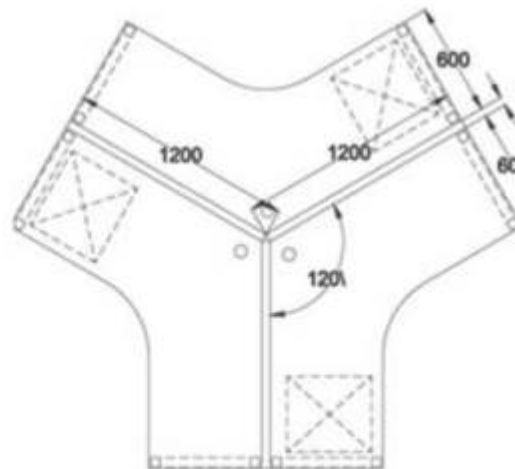

Model No - **WS-20**

Available in

45mm

60mm

75mm

Top

25mm Thick PLPB / MDF

Legs