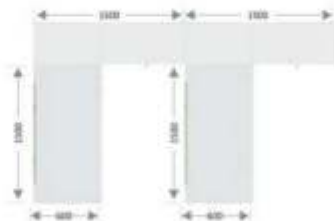

Top

25mm Thick PLPB / MDF or Postformed

Storage/Pedestal

18mm Thick PLPB / MDF

Legs

50x50 CRCA Powder Coated

Screen

Sandwich Fabric / Glass / 32mm Aluminium

Wire Management

CRCA Powder Coated / PVC Snake