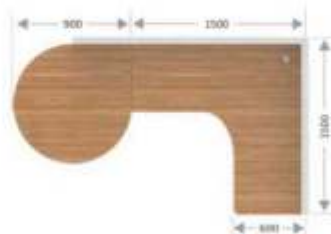

Top

25mm Thick PLPB / MDF

Legs

18/25mm Thick PLPB / MDF

Partition

45/60/75mm Thick

Pedestal

18mm Thick PLPB / MDF

Raceway

Provision for Single/Double or Customised