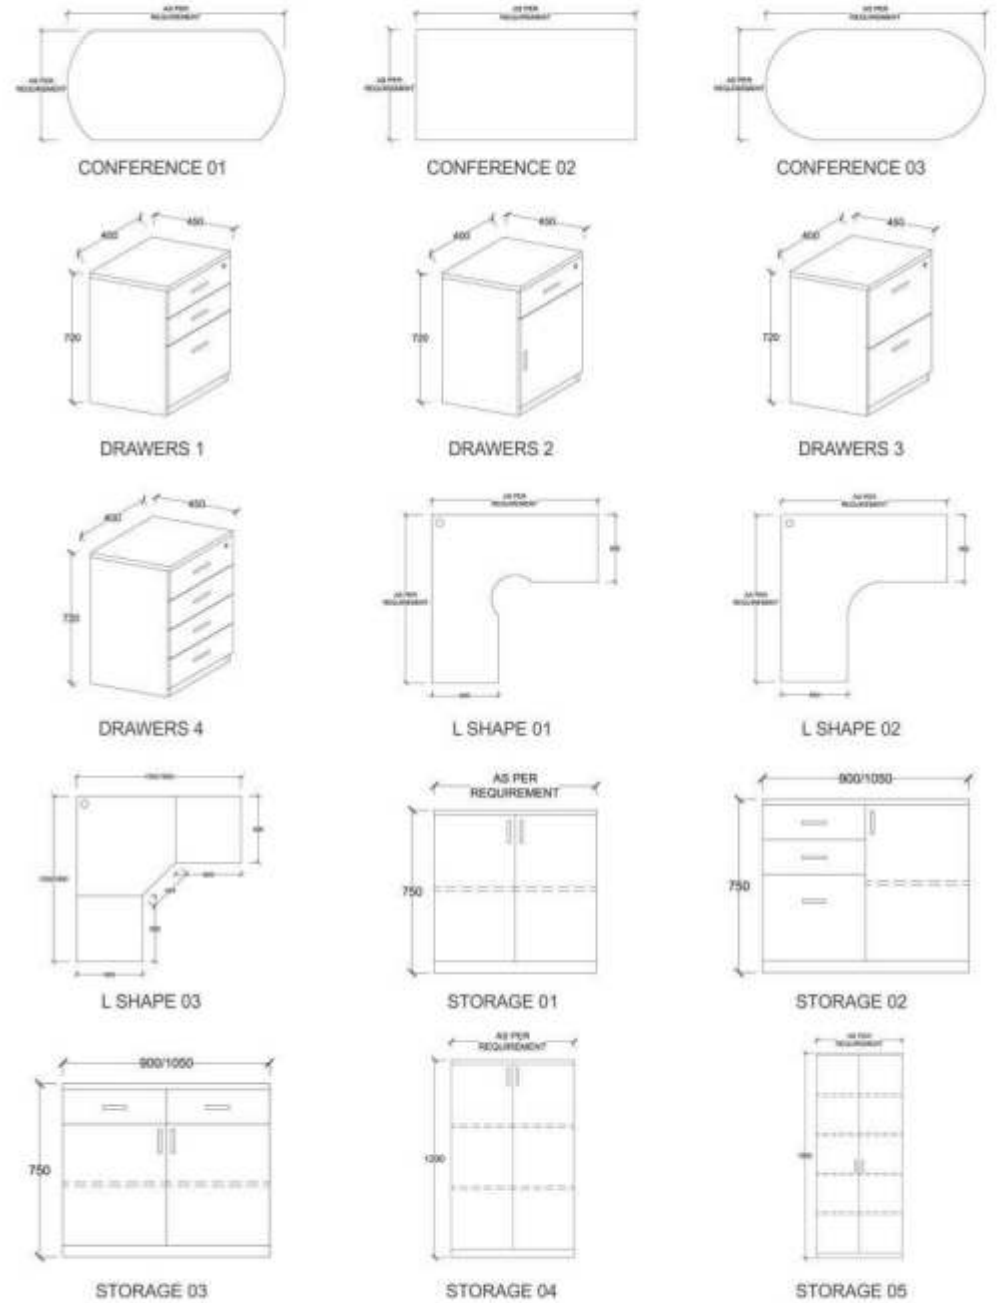

Shapes / Sizes For Reference Only